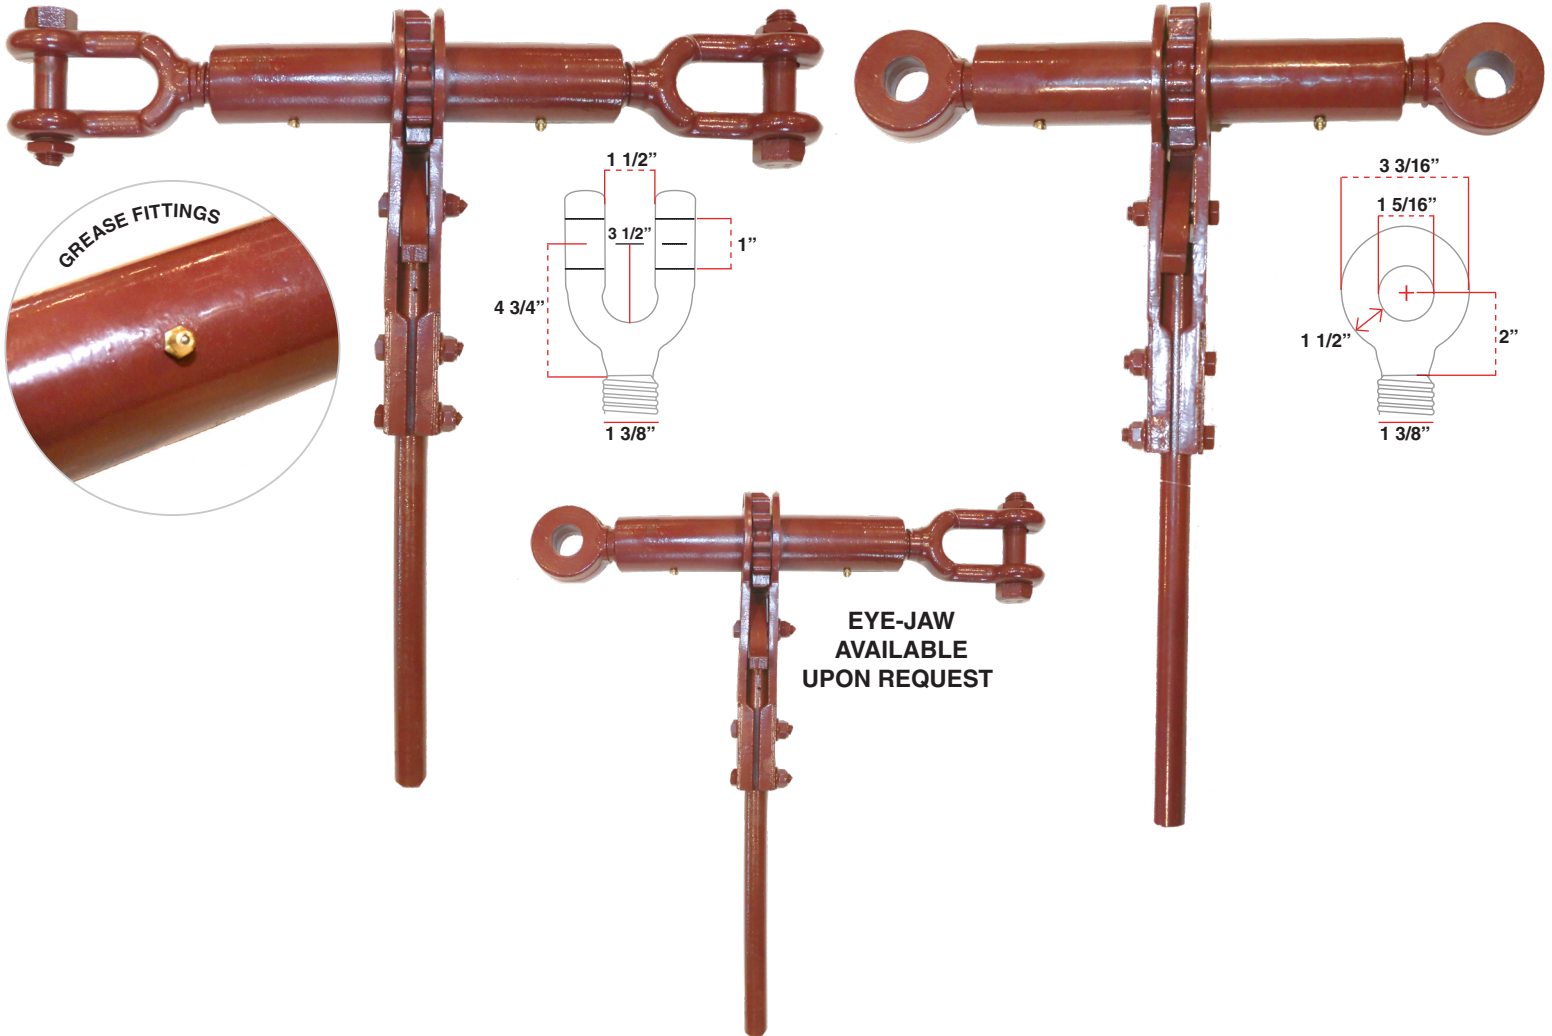

GOLD TIP BINDERS BY ADVANTAGE

COMPACTOR BINDERS

GOLD-TIP® COMPACTOR LOAD BINDER

JAW-JAW WITH GREASE FITTINGS

STOCK NUMBER	TAKE-UP	BARREL LENGTH	HANDLE LENGTH	SCREW DIAMETER	JAW THROAT OPENING	BEARING TO BEARING (CLOSED-OPEN)	WORKING LOAD LIMIT (LBS.)	PROOF LOAD LIMIT (LBS.)	WEIGHT/PIECE (LBS.)
CD12JJ	10"	12"	24"	1-3/8"	1 1/2"	21" - 31"	28,000	56,000	30
CD16JJ	14"	16"	24"	1-3/8"	1 1/2"	22" - 36"	28,000	56,000	34
CD24JJ	22"	24"	24"	1-3/8"	1 1/2"	33" - 55"	28,000	56,000	45

EYE-EYE WITH GREASE FITTINGS

STOCK NUMBER	TAKE-UP	BARREL LENGTH	HANDLE LENGTH	SCREW DIAMETER	EYE INSIDE DIAMETER	BEARING TO BEARING (CLOSED-OPEN)	WORKING LOAD LIMIT (LBS.)	PROOF LOAD LIMIT (LBS.)	WEIGHT/PIECE (LBS.)
CD12EE	10"	12"	24"	1-3/8"	1 5/16"	18" - 28"	28,000	56,000	29
CD16EE	14"	16"	24"	1-3/8"	1 5/16"	22" - 36"	28,000	56,000	33
CD24EE	22"	24"	24"	1-3/8"	1 5/16"	30" - 52"	28,000	56,000	43