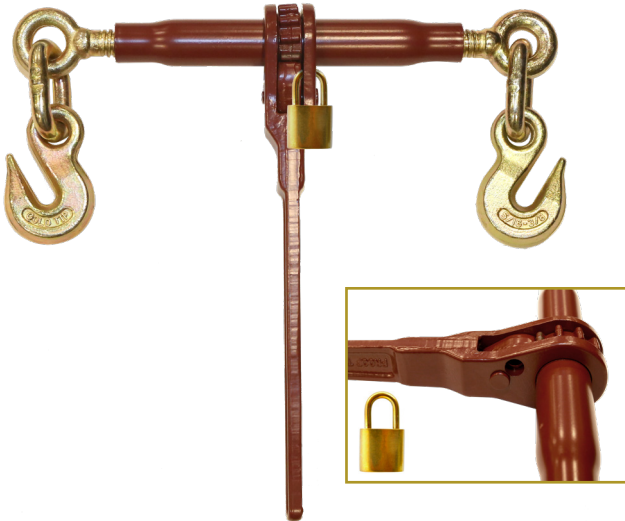

GOLD TIP BINDERS BY ADVANTAGE

NEW CARGO CONTROL PRODUCTS

GOLD-TIP® 7,100# LOCKABLE ECONOMY RATCHET LOAD BINDER

- All load bearing fittings are forged
- Quenched and tempered
- Grab hooks and links are yellow zinc plated
- Handle and barrel are powder coated
- Heavy duty swaged & tapered tube body
- One piece handle
- Lockable
- Maximum chain/grade: 3/8" grade 80 chain

STOCK NUMBER	CHAIN SIZE	TAKE-UP	BARREL LENGTH	HANDLE LENGTH	SCREW DIAMETER	WORKING LOAD LIMIT (LBS.)	PROOF LOAD (LBS.)	WEIGHT/PC (LBS.)
GT7100L	5/16"-3/8"	8"	10"	15"	7/8"	7,100	14,200	12

GOLD-TIP® 8,800# PREMIUM RATCHET LOAD BINDER

- All load bearing fittings are forged
- Quenched and tempered
- Grab hooks and links are yellow zinc plated
- Handle and barrel are powder coated
- Heavy duty swaged & tapered tube body
- One piece handle
- Maximum chain/grade: 3/8" grade 100 chain

WINCH BAR RATCHET HANDLES

- Cargo Control Winch Bar Ratchet Handles
- Entire assembly powder coated
- Fits most styles of truck winches

STOCK NUMBER

WINCH BAR HANDLE LENGTH

WEIGHT / PC (LBS)

GTWBR-H15

15"

5