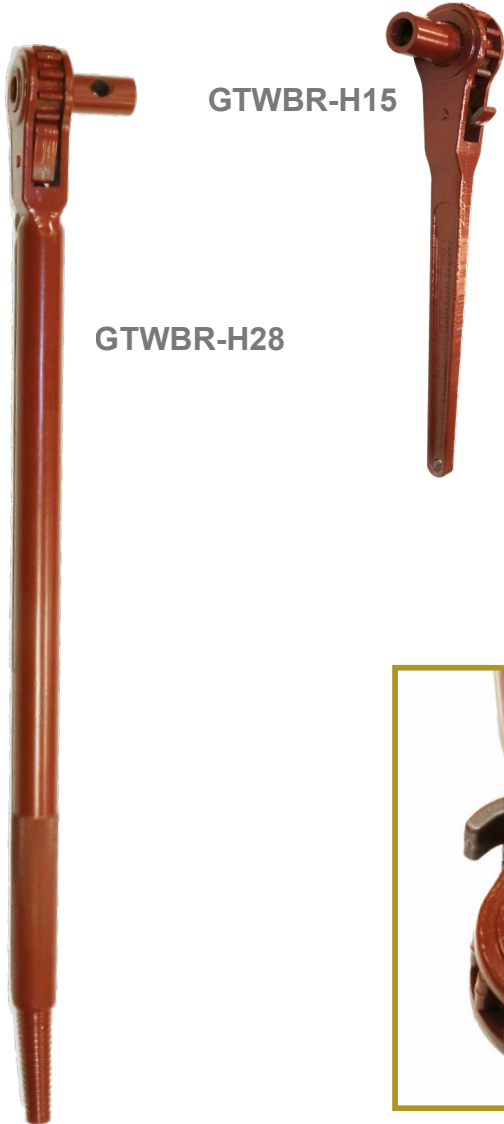

NEW CARGO CONTROL PRODUCTS

WINCH BAR RATCHET HANDLES

- Cargo Control Winch Bar Ratchet Handles
- Entire assembly powder coated
- Fits most styles of truck winches

STOCK NUMBER

WINCH BAR HANDLE LENGTH

WEIGHT / PC (LBS)

GTWBR-H15

15"

5

GTWBR-H28

28"

11