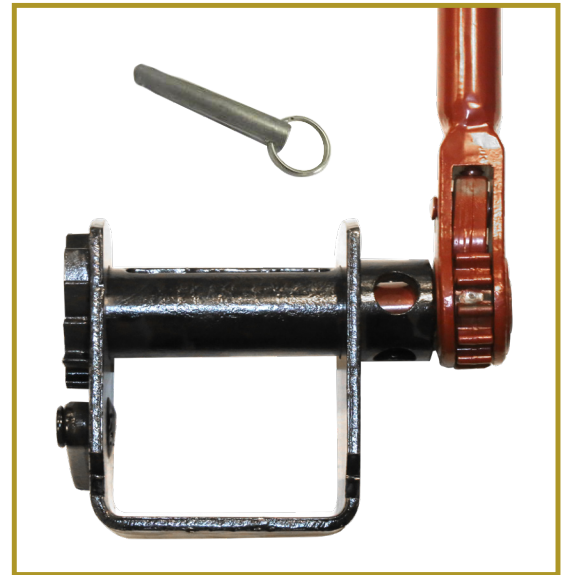

NEW CARGO CONTROL PRODUCTS

WINCH BAR RATCHET HANDLES

- Cargo Control Winch Bar Ratchet Handles
- Entire assembly powder coated
- Fits most styles of truck winches

STOCK NUMBER

WINCH BAR HANDLE LENGTH

WEIGHT / PC (LBS)

GTWBR-H15

15"

5

GTWBR-H28

28"

11