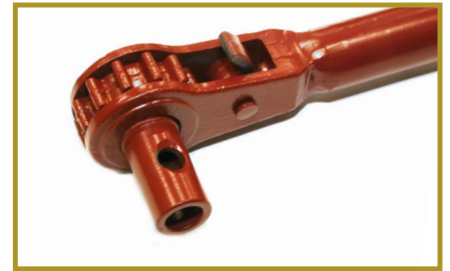

NEW CARGO CONTROL PRODUCTS

WINCH BAR RATCHET HANDLES

- Cargo Control Winch Bar Ratchet Handles
- Entire assembly powder coated
- Fits most styles of truck winches

STOCK NUMBER

WINCH BAR HANDLE LENGTH

WEIGHT / PC (LBS)

GTWBR-H15

15"

5

GTWBR-H28

28"

11